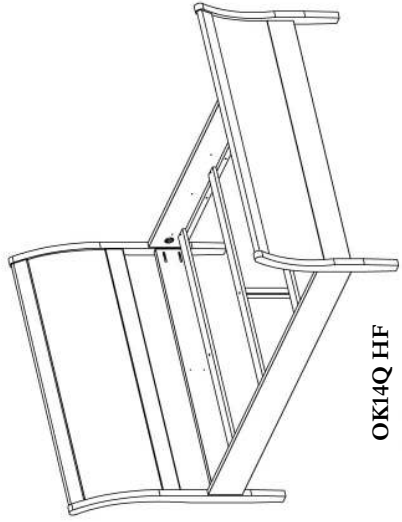

OK14Q 1F Queen Size Sleigh Bed in American Black Cherry with Concord Stain

Vermont Made Furniture Okemo COLLECTION

OK02 Six Drawer Double Dresser and OK13 Mirror in American Black Cherry with Concord Stain

OK05 Five Drawer Chest in American Black Cherry with Concord Stain

OK10 One Drawer Nightstand in American Black Cherry with Concord Stain

Vermont Made Furniture - Brandon VT
Vermontmadeurniture.com - 05733

OK14Q HF

Sleigh Bed with High Footboard

OK14Q LF

64"W x 89"D x 46"H

OK14K LF

79"W x 89"D x 46"H

Available Options:

CAL King

34"W x 20"D x 35"H

OK05

Five Drawer Chest

34"W x 20"D x 52"H

OK07

Seven Drawer Lingerie Chest

23"W x 20"D x 59"H

OK04