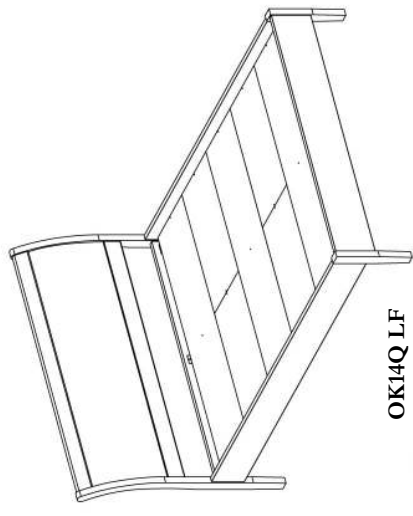

OK14Q HF

Sleigh Bed with High Footboard

OK14Q LF

64"W x 89"D x 46"H

OK14K LF

79"W x 89"D x 46"H

Available Options:

CAL King

High or Low Footboard

Storage Drawers

Mattress Only or

Mattress & Box Spring

OK14Q LF

Sleigh Bed with Low Footboard

OK13

Mirror

54"W x 28"H

OK02

Six Drawer Dresser

64"W x 20"D x 35"H

OK08

64"W x 20"D x 42"H

OK03

Three Drawer Chest

34"W x 20"D x 35"H

OK05

Five Drawer Chest

34"W x 20"D x 52"H

OK07

Seven Drawer Lingerie Chest

23"W x 20"D x 59"H

OK04