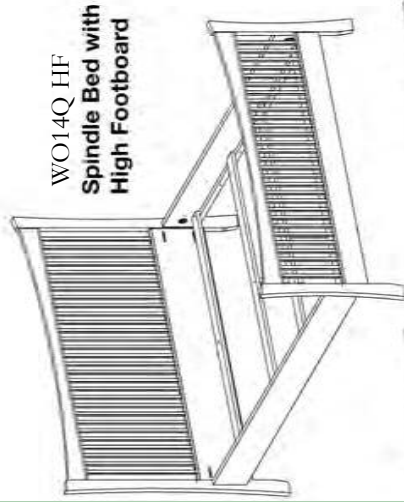

WO10 Three Drawer Nightstand in American Black Cherry with Natural Finish

Vermont Made Furniture - Brandon VT
 Vermontmadeurniture.com - 05733

WO14F LF
60"W x 80"D x 50"H

WO14Q LF
66"W x 84"D x 50"H

WO14K LF
80"W x 84"D x 50"H

Available Options:

CAL King

High or Low Footboard

Storage Drawers

Mattress Only or
Mattress & Box Spring

WO14Q HF
Spindle Bed with
High Footboard

WO10-1
One Drawer Nightstand
24"W x 20"D x 27"H

WO10-2
Two Drawer Nightstand
24"W x 20"D x 27"H

Dimensions are nominal.

Adjustable feet come standard on all case pieces.