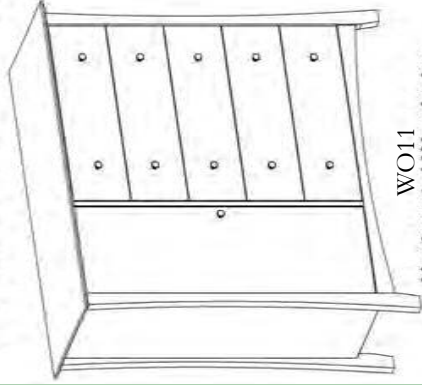

Available Options:

CAL King

High or Low Footboard

Storage Drawers

Mattress Only or
Mattress & Box Spring

WO14Q HF
Spindle Bed with
High Footboard

WO10-1
One Drawer Nightstand
24"W x 20"D x 27"H

WO10-2
Two Drawer Nightstand
24"W x 20"D x 27"H

WO10-3
Three Drawer Nightstand
24"W x 20"D x 27"H

WO13
Mirror
31"W x 36"H

WO11
Horizontal Wardrobe
51"W x 20"D x 51"H

WO02
Six Drawer Dresser
65"W x 20"D x 33"H

WO08
Eight Drawer Dresser
65"W x 20"D x 40"H

Dimensions are nominal.

Adjustable feet come standard on all case pieces.