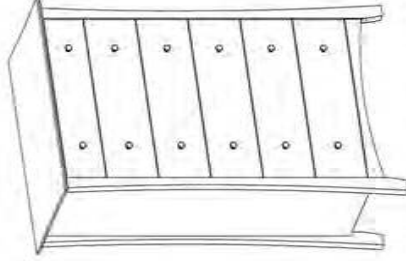

WO02
Six Drawer Dresser
65"W x 20"D x 33"H

WO08
Eight Drawer Dresser
65"W x 20"D x 40"H

WO07
Seven Drawer
Lingerie Chest
24"W x 20"D x 57"H

WO06
Six Drawer Chest
35"W x 20"D x 57"H