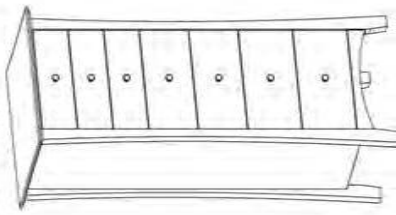

WO10-3
Three Drawer Nightstand
24"W x 20"D x 27"H

WO13
Mirror
31"W x 36"H

WO11
Horizontal Wardrobe
51"W x 20"D x 51"H

WO02
Six Drawer Dresser
65"W x 20"D x 33"H

WO08
Eight Drawer Dresser
65"W x 20"D x 40"H

WO04
Four Drawer Chest
35"W x 20"D x 40"H

WO05
Five Drawer Chest
35"W x 20"D x 50"H

WO06
Six Drawer Chest
35"W x 20"D x 57"H

WO07
Seven Drawer
Lingerie Chest
24"W x 20"D x 57"H

WO03
Three Drawer Chest
35"W x 20"D x 33"H

Dimensions are nominal.

Adjustable feet come standard on all case pieces.