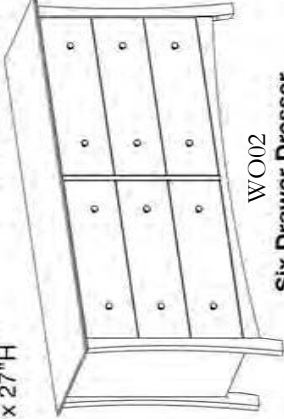

Available Options:

CAL King

High or Low Footboard

Storage Drawers

Mattress Only or
Mattress & Box Spring

WO14Q HF
Spindle Bed with
High Footboard

WO10-1
One Drawer Nightstand
24"W x 20"D x 27"H

WO10-2
Two Drawer Nightstand
24"W x 20"D x 27"H

WO10-3
Three Drawer Nightstand
24"W x 20"D x 27"H

WO13
Mirror
31"W x 36"H

WO11
Horizontal Wardrobe
51"W x 20"D x 51"H

WO02
Six Drawer Dresser
65"W x 20"D x 33"H

WO08
Eight Drawer Dresser
65"W x 20"D x 40"H

WO04
Four Drawer Chest
35"W x 20"D x 40"H

WO05
Five Drawer Chest
35"W x 20"D x 50"H

WO06
Six Drawer Chest
35"W x 20"D x 57"H

WO07
Seven Drawer
Lingerie Chest
24"W x 20"D x 57"H

WO03
Three Drawer Chest
35"W x 20"D x 33"H

Dimensions are nominal.

Adjustable feet come standard on all case pieces.