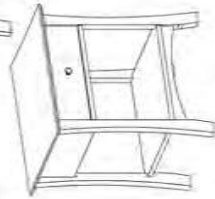

Available Options:

CAL King

High or Low Footboard

Storage Drawers

Mattress Only or
Mattress & Box Spring

WO14Q HF
Spindle Bed with
High Footboard

WO10-1
One Drawer Nightstand
24"W x 20"D x 27"H

WO10-2
Two Drawer Nightstand
24"W x 20"D x 27"H

WO10-3
Three Drawer Nightstand
24"W x 20"D x 27"H

WO13
Mirror
31"W x 36"H

WO11
Horizontal Wardrobe
51"W x 20"D x 51"H

WO02
Six Drawer Dresser
65"W x 20"D x 33"H

WO08
Eight Drawer Dresser
65"W x 20"D x 40"H

Dimensions are nominal.

Adjustable feet come standard on all case pieces.