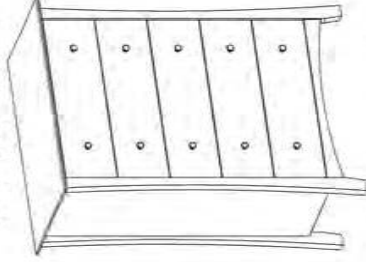

Available Options:

CAL King

High or Low Footboard

Storage Drawers

Mattress Only or
Mattress & Box Spring

WO14Q HF
Spindle Bed with
High Footboard

WO10-1
One Drawer Nightstand
24"W x 20"D x 27"H

WO10-2
Two Drawer Nightstand
24"W x 20"D x 27"H

WO10-3
Three Drawer Nightstand
24"W x 20"D x 27"H

WO13
Mirror
31"W x 36"H

WO11
Horizontal Wardrobe
51"W x 20"D x 51"H

WO02
Six Drawer Dresser
65"W x 20"D x 33"H

WO08
Eight Drawer Dresser
65"W x 20"D x 40"H

WO04
Four Drawer Chest
35"W x 20"D x 40"H

WO05
Five Drawer Chest
35"W x 20"D x 50"H

WO06
Six Drawer Chest
35"W x 20"D x 57"H

WO07
Seven Drawer
Lingerie Chest
24"W x 20"D x 57"H

WO03
Three Drawer Chest
35"W x 20"D x 33"H

Dimensions are nominal.

Adjustable feet come standard on all case pieces.