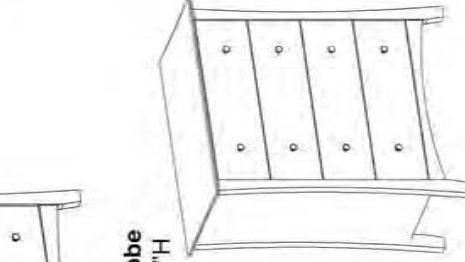

WO10-3
Three Drawer Nightstand
24"W x 20"D x 27"H

WO13
Mirror
31"W x 36"H

WO11
Horizontal Wardrobe
51"W x 20"D x 51"H

WO02
Six Drawer Dresser
65"W x 20"D x 33"H

WO08
Eight Drawer Dresser
65"W x 20"D x 40"H

Dimensions are nominal.

Adjustable feet come standard on all case pieces.