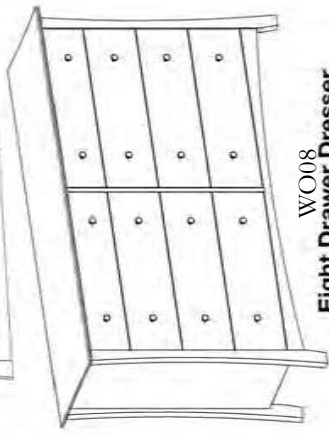

WO10-3
Three Drawer Nightstand
24"W x 20"D x 27"H

WO13
Mirror
31"W x 36"H

WO11
Horizontal Wardrobe
51"W x 20"D x 51"H

WO02
Six Drawer Dresser
65"W x 20"D x 33"H

WO08
Eight Drawer Dresser
65"W x 20"D x 40"H

WO04
Four Drawer Chest
35"W x 20"D x 40"H

WO05
Five Drawer Chest
35"W x 20"D x 50"H

WO06
Six Drawer Chest
35"W x 20"D x 57"H

WO07
Seven Drawer
Lingerie Chest
24"W x 20"D x 57"H

WO03
Three Drawer Chest
35"W x 20"D x 33"H

Dimensions are nominal.

Adjustable feet come standard on all case pieces.