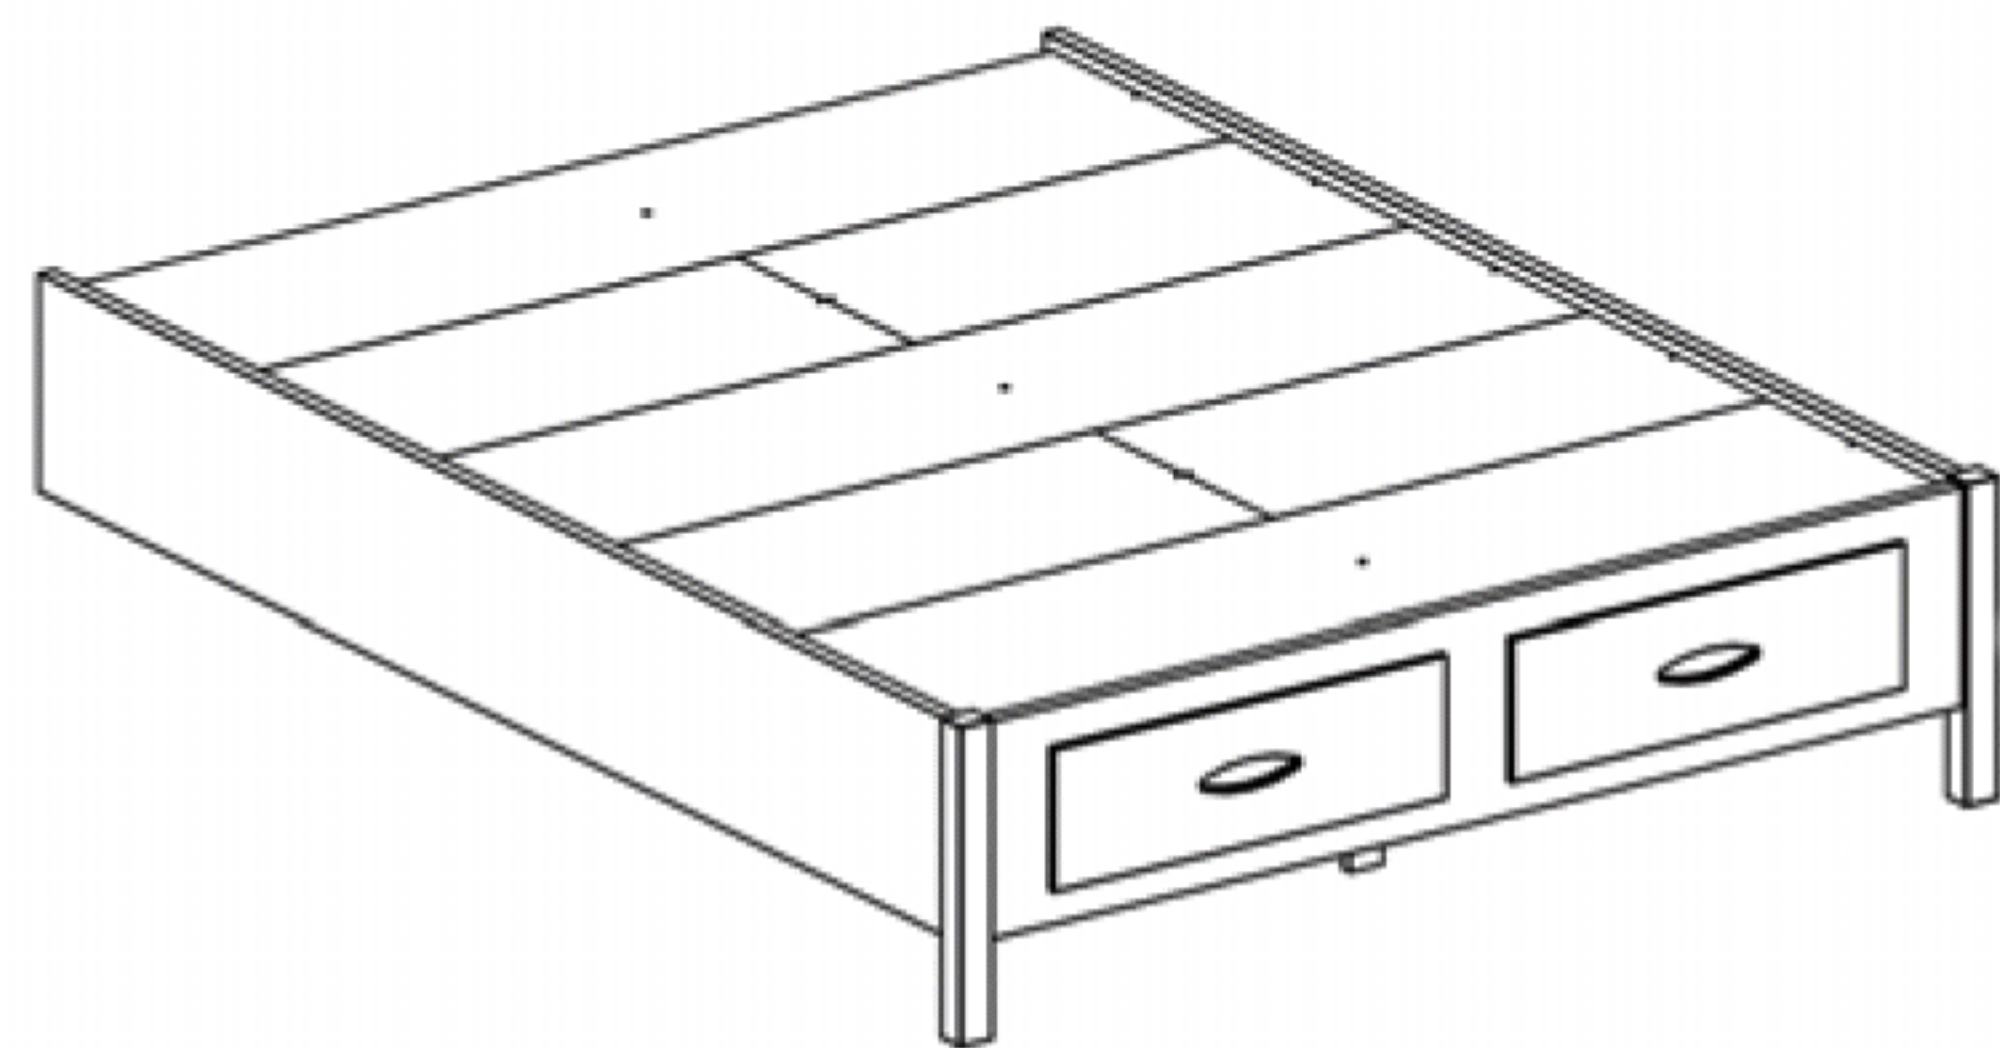

Basic Storage Bed, no headboard

Twin Storage Bed

42"W x 78 1/4"D x 17 1/4"H

Full Storage Bed

58"W x 78 1/4"D x 17 1/4"H

Queen Storage Bed

64"W x 82"D x 17 1/4"H

King Storage Bed

79 3/4"W x 82"D x 17 1/4"H

Available in CAL King

Low Footboard Only

Mattress Only

***Storage Drawer Options with Low Footboard Only**

Storage Drawers
 23 3/4"W x 22 1/8"D x 6 1/2"H

All style beds come with optional storage drawers

Storage available on both sides on Full, Queen and King Beds

Storage available only on one side on Twin Beds

Storage from the Footboard available only on Queen and King

Four storage Drawers equal the same cubic capacity as one 5 Drawer Chest

The Storage Bed Collection is enduring and unpretentious. Handcrafted and designed to last generations, these beds provide additional storage options never offered so effortlessly.

- Sustainably Harvested, Milled & Handcrafted Entirely in the USA
- Precision Finger Dovetailed Drawer Construction
- 100 lb. Full Extension Side-Mounted Runners
- Selection of Durable Hand Wiped Finishes